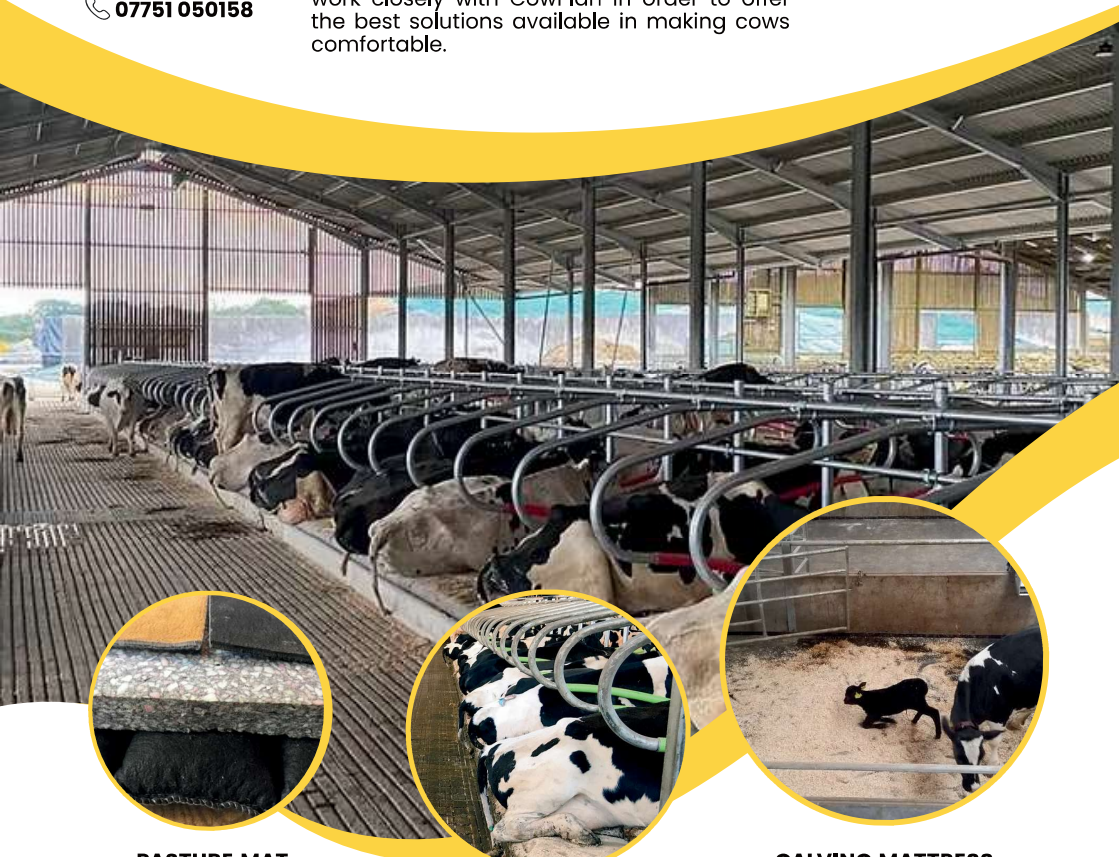

DAIRY HOUSING AND DESIGN

At CowPlan we specialise in delivering the most efficient dairies, from facility design to reviewing cow performance within the facility. Our high quality services are delivered by experience and through quality products.

Wilson Agri supply our mattress range and work closely with CowPlan in order to offer the best solutions available in making cows comfortable.

Official dealer for
Wilson Agri

PASTURE MAT

A 60mm deep rubber crumb filled mattress which provides the closest comfort to natural pasture possible. Used as a mattress base layer it is proven to improve animal welfare and productivity.

MATTRESS INSERTS

High density foams installed between the mattress and top cover. 20mm, 30mm and 40mm options

Latex, Gel & Sand Saver

CALVING MATTRESS

A triple layer deep mattress, consisting of a 60mm deep rubber crumb filled base, a central layer of 30mm foam, and 5mm waterproof top-cover.