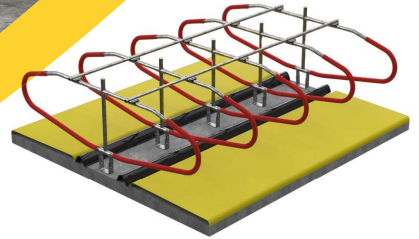

Wilson Agri supply our mattress range and work closely with CowPlan in order to offer the best solutions available in making cows comfortable.

Official dealer for
Wilson Agri

PASTURE MAT

A 60mm deep rubber crumb filled mattress which provides the closest comfort to natural pasture possible. Used as a mattress base layer it is proven to improve animal welfare and productivity.

MATTRESS INSERTS

High density foams installed between the mattress and top cover. 20mm, 30mm and 40mm options

Latex, Gel & Sand Saver

CALVING MATTRESS

A triple layer deep mattress, consisting of a 60mm deep rubber crumb filled base, a central layer of 30mm foam, and 5mm waterproof top-cover.

All mattress can be ungraded with foam at a later date

INTRODUCING THE NEW COWCOON-FLEX

The key benefit of Cowcoon-Flex is the cow never comes into contact with steel, ensuring optimum comfort at all times.

OPTIONS

Like the Cowcoon, the Cowcoon-Flex cubicle will be available in a range of colours to suit your dairy.

Available in post, rail and floor mount options.

PERFECT POSITIONING

The polythene division provides a gentle barrier as the cow positions herself within the space. Whilst being gentle it provides adequate deflection to prevent the cow lying across two spaces.