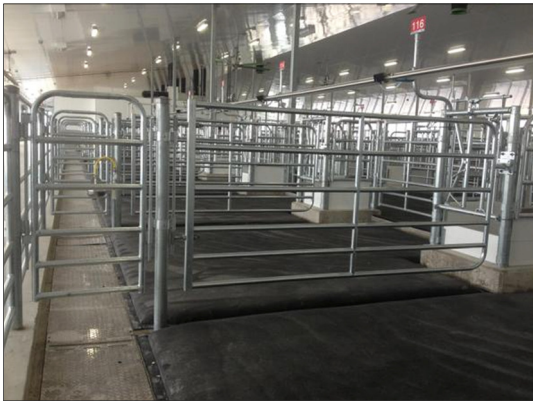

CowPlan Ltd. www.cowplan.com Company No: 09130773 VAT number: 205 2735 36

CowPlan Ltd. (+44) 07751 050158
info@cowplan.com

Cow Plan Ltd. is a limited company registered in England and Wales. | Company Registration No.GB09130773
Registered Offices: CowPlan Ltd. Rayens Close House Bristol BS41 9HL